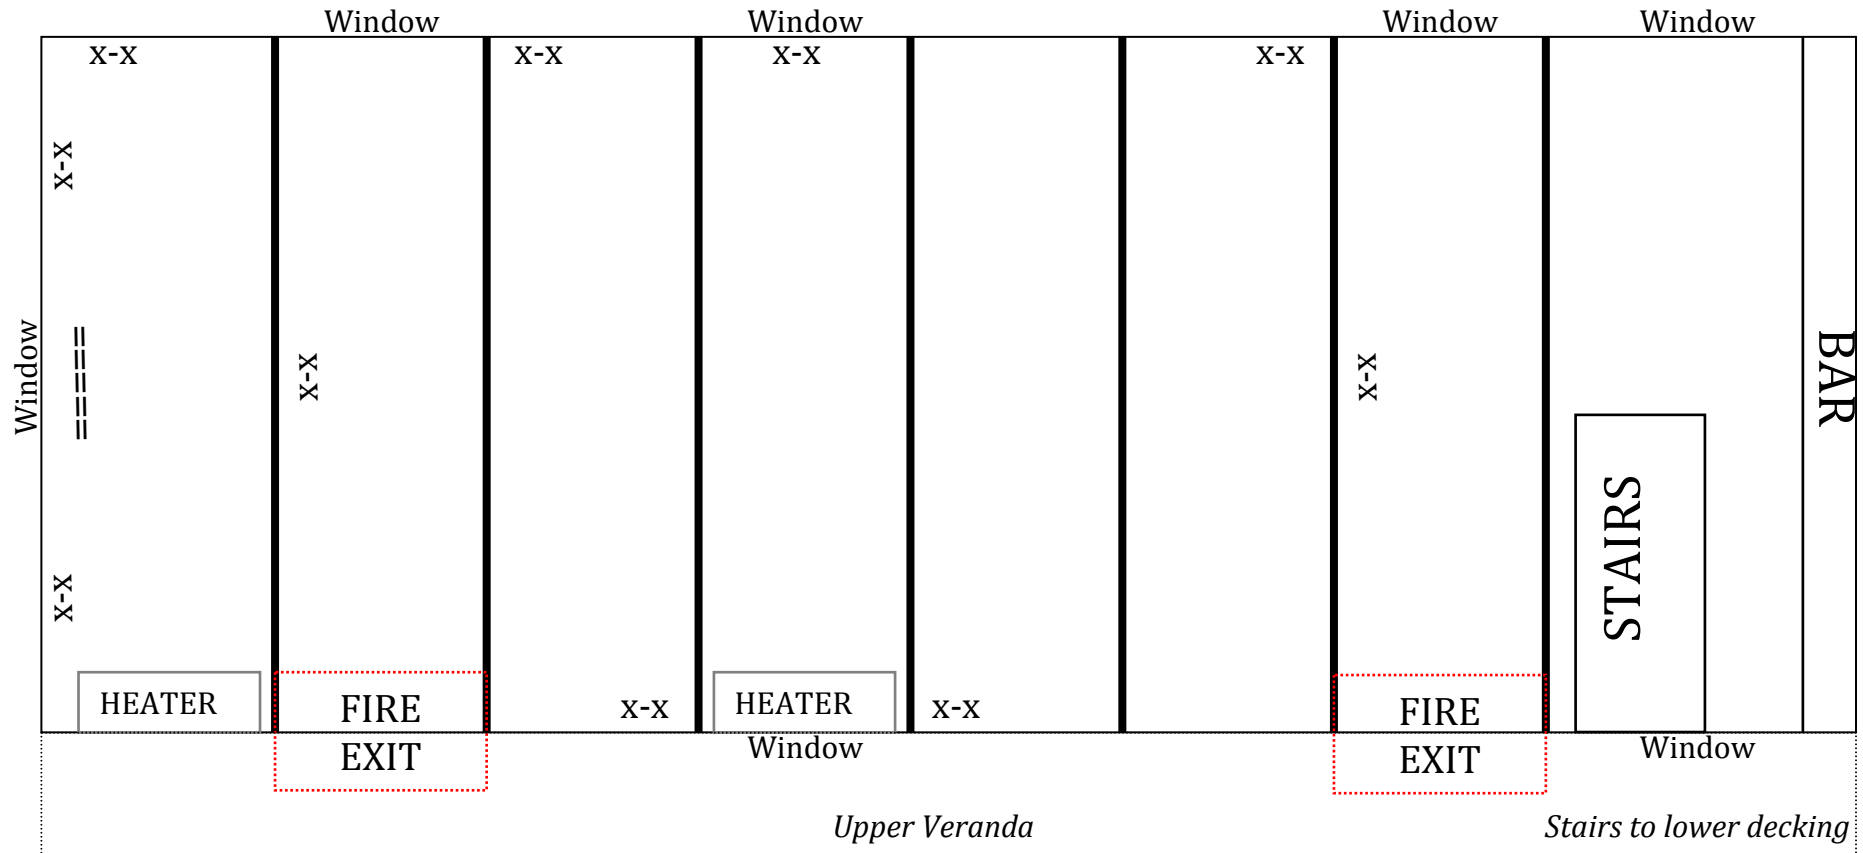

The Barratt Room

at The Granary, Quay Lane

-  Beam
-  Double Plug Socket
-  Ceiling Mounted Projection Screen

Room Dimensions - 90 sq. m (Approx: 14m x 5m)
 Please note: excludes opposite stairs and customer bar area